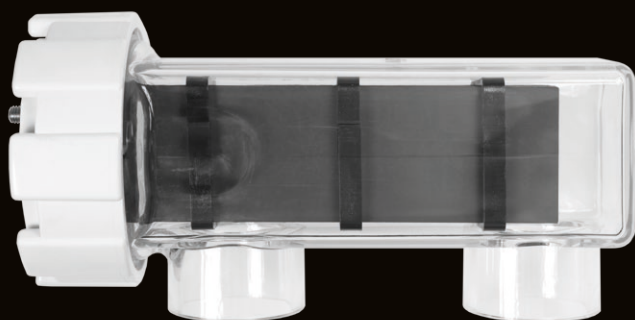

ELETTRODO
TE-25